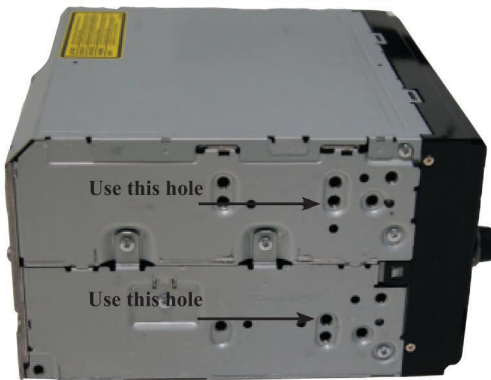

Installation manual for: **Ford**

Focus 2007 - 2011
Mondeo 2007 - 2011

Installation kit includes the following items:

- * _____
- * 1X Replacement Panel
- * 2X Mounting plates

We advice to use the following positions.
Other positions are also possible.

* Mount the plates.

Remove the trim panel from around the head unit

Remove the four screw as shown,

Un-plug and remove head unit.

Fit the head unit into opening.

Using the screws, fit the panel

Refit the trim panel.