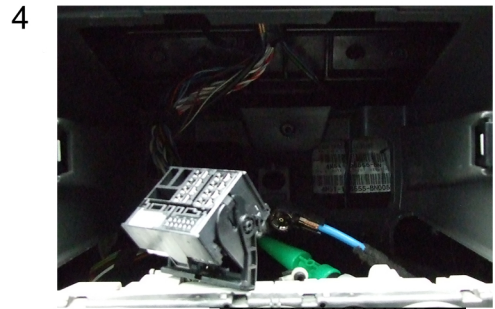

Installation manual for: **Ford**

Focus 2007 - 2011
Mondeo 2007 - 2011

Installation kit includes the following items:

- * _____
- * 1X Replacement Panel
- * 2X Mounting plates

We advice to use the following positions.
Other positions are also possible.

* Mount the plates.

Remove the trim panel from around the head unit

Remove the four screw as shown,

Un-plug and remove head unit.

Fit the head unit into opening.

Using the screws, fit the panel

Refit the trim panel.