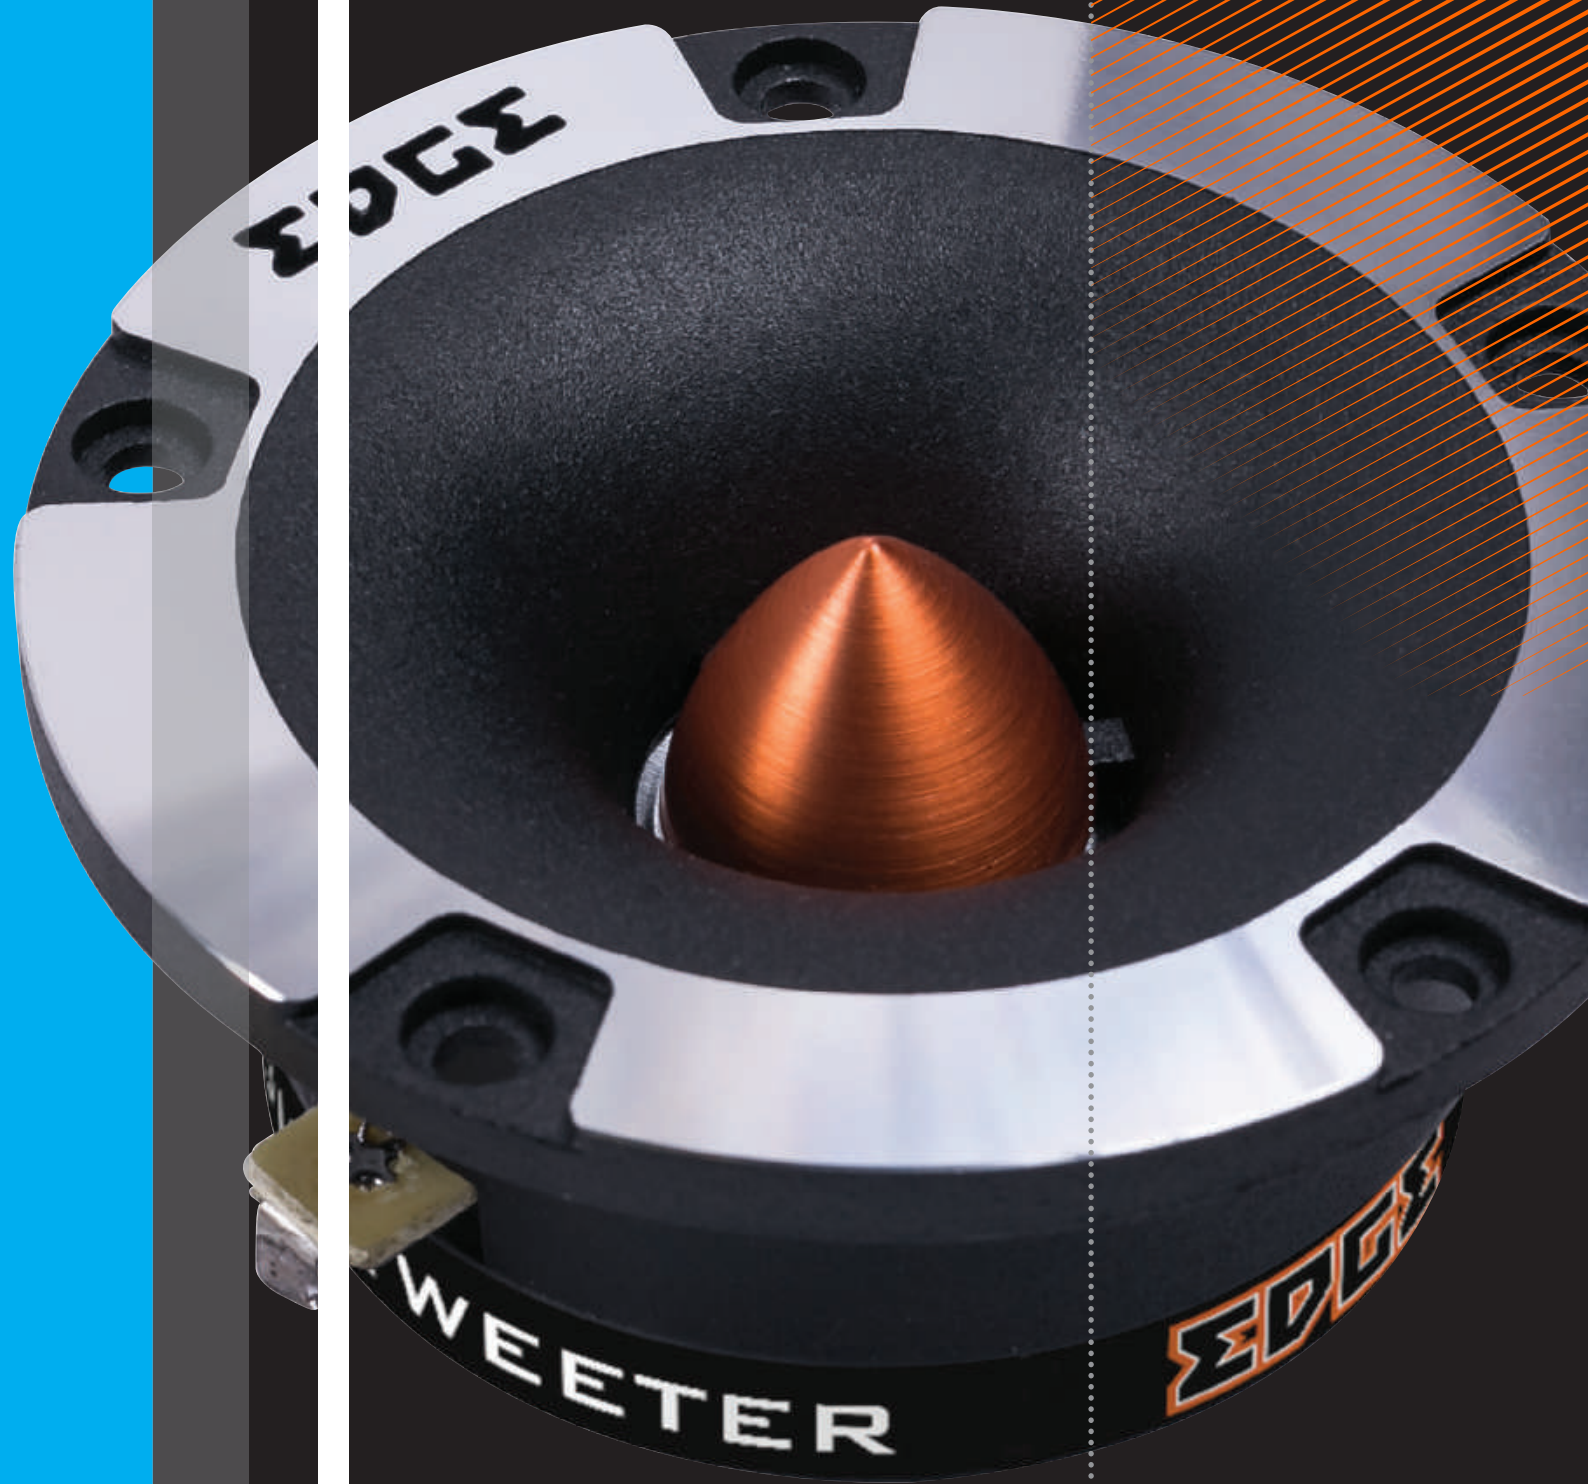

DB SERIES

DB SERIES PRO AUDIO TWEETER

EDGE

DB SERIES

Model	EDPRO37T-E0
Type	Pro audio Tweeter
Configuration	1-way
Speaker Size	3.7" (95mm)
RMS Power	75 watts
Peak Power	150 watts
Frequency Response	2kHz - 20kHz
Sensitivity	102dB
Impedance	4 Ohms
Mounting Depth	1.1" (28mm)
Mounting Diameter	2.9" (73mm)
Recommended Amplifier	EDA100.4-E7

- 3.7" PRO AUDIO BULLET TWEETER
- ALUMINIUM DIAPHRAGM
- CAST ALUMINIUM FLANGE
- SPADE TERMINAL
- 105 DB SENSITIVITY