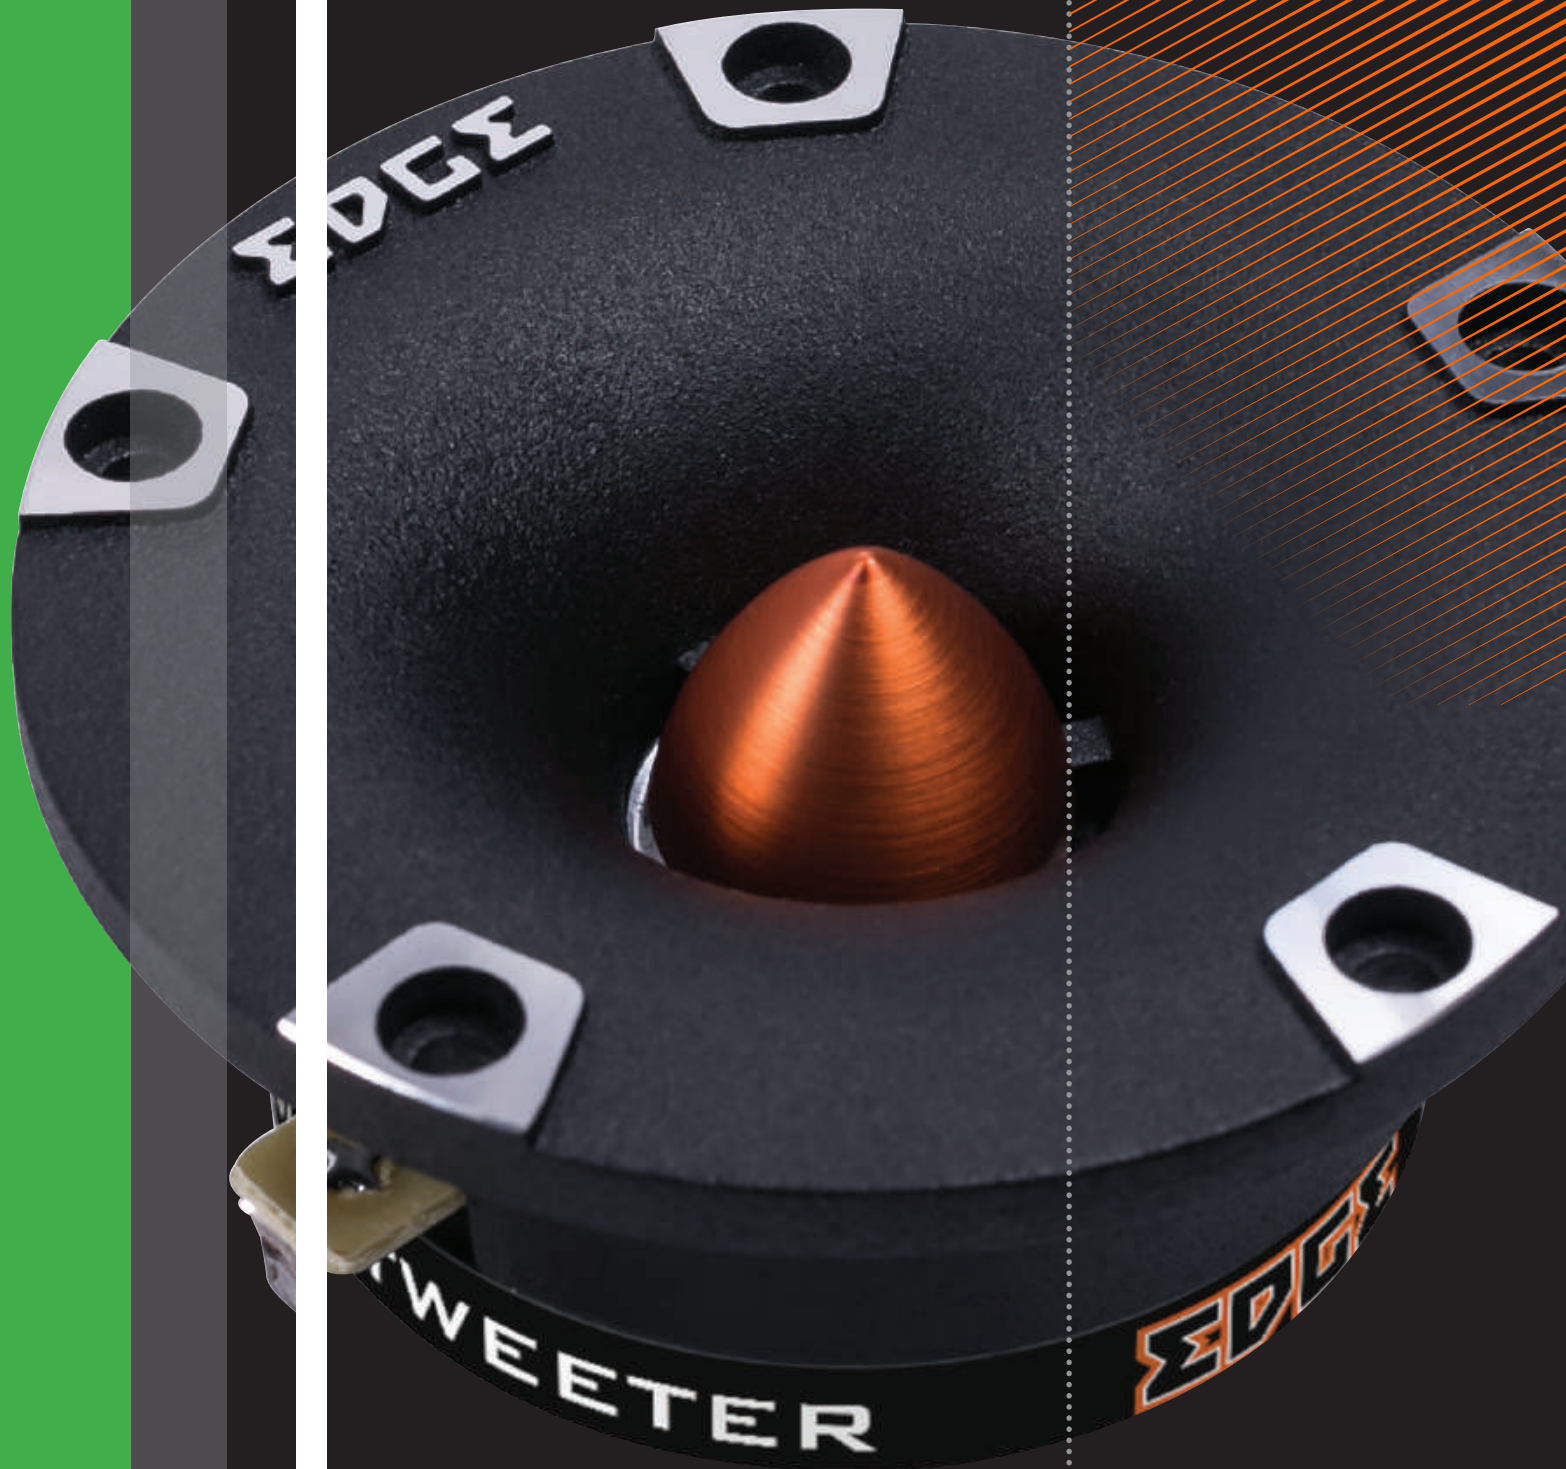

DBX SERIES

DBX SERIES PRO AUDIO TWEETER

EDGE

DBX SERIES

| | |
|-----------------------|-------------------|
| Model | EDPRO38T-E0 |
| Type | Pro audio Tweeter |
| Configuration | 1-way |
| Speaker Size | 3.7" (95mm) |
| RMS Power | 75 watts |
| Peak Power | 150 watts |
| Frequency Response | 2kHz - 20kHz |
| Sensitivity | 105dB |
| Impedance | 4 Ohms |
| Mounting Depth | 1.1" (28mm) |
| Mounting Diameter | 2.85" (73mm) |
| Recommended Amplifier | EDA100.4-E7 |

- PRO AUDIO BULLET TWEETER
- ALUMINIUM DIAPHRAGM
- CAST ALUMINIUM FLANGE
- SPADE TERMINAL
- 25MM VOICE COIL