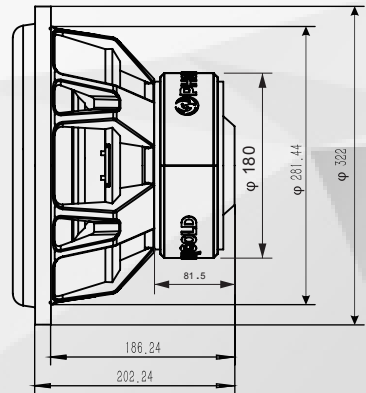

SUBWOOFER CONNECTIONS

SINGLE SUBWOOFER SYSTEM
WIRED IN PARALLEL

SINGLE SUBWOOFER SYSTEM
WIRED IN SERIES

DUAL SUBWOOFER SYSTEM
WIRED IN PARALLEL

DUAL SUBWOOFER SYSTEM
WIRED IN SERIES - PARALLEL

ZP12 CRITICAL DIMENSIONS

ENCLOSURES

Subwoofer:	ZP12D2	ZP12D4
Subwoofer Displacement:	3L / 0.1ft ³	3L / 0.1ft ³
Ported Enclosure:	45L – 70L / 1.4-2.4ft ³	

Small Ported Enclosure	
Volume (Net):	45L / 1.58ft ³
Port Tuning:	40Hz
Port Area:	200cm ² / 31in ²
Port Length:	710mm

Recommended Ported Enclosure	
Volume (Net):	60L / 2.1ft ³
Port Tuning:	35Hz
Port Area:	235cm ² / 36in ²
Port Length:	830mm

Disclaimer

Always ensure the subwoofer is securely attached, to avoid movement. PHOENIX GOLD accepts no responsibility for damage or injury in relation to inappropriate securing of this product.