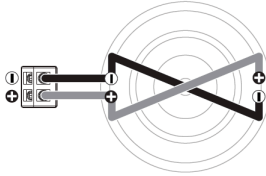

SUBWOOFER CONNECTIONS

SINGLE SUBWOOFER SYSTEM
WIRED IN PARALLEL