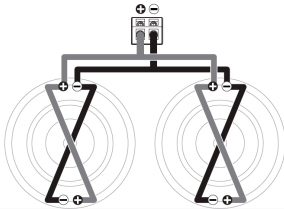

SUBWOOFER CONNECTIONS

SINGLE SUBWOOFER SYSTEM
WIRED IN PARALLEL

SINGLE SUBWOOFER SYSTEM
WIRED IN SERIES

DUAL SUBWOOFER SYSTEM
WIRED IN PARALLEL

DUAL SUBWOOFER SYSTEM
WIRED IN SERIES - PARALLEL

ZP12 CRITICAL DIMENSIONS

ENCLOSURES

Subwoofer:	ZP12D2	ZP12D4
Subwoofer Displacement:	3L / 0.1ft ³	3L / 0.1ft ³
Ported Enclosure:	45L – 70L / 1.4-2.4ft ³	

Small Ported Enclosure	
Volume (Net):	45L / 1.58ft ³
Port Tuning:	40Hz
Port Area:	200cm ² / 31in ²
Port Length:	710mm

Recommended Ported Enclosure	
Volume (Net):	60L / 2.1ft ³
Port Tuning:	35Hz
Port Area:	235cm ² / 36in ²
Port Length:	830mm

Disclaimer

Always ensure the subwoofer is securely attached, to avoid movement. PHOENIX GOLD accepts no responsibility for damage or injury in relation to inappropriate securing of this product.