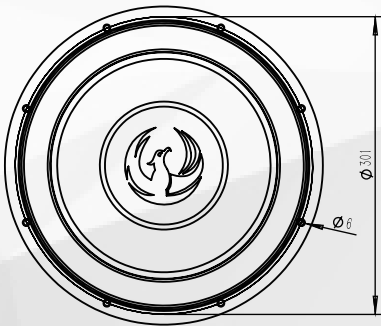

SUBWOOFER CONNECTIONS

SINGLE SUBWOOFER SYSTEM
WIRED IN PARALLEL

SINGLE SUBWOOFER SYSTEM
WIRED IN SERIES

DUAL SUBWOOFER SYSTEM
WIRED IN PARALLEL

DUAL SUBWOOFER SYSTEM
WIRED IN SERIES - PARALLEL

ZP12 CRITICAL DIMENSIONS

ENCLOSURES

Subwoofer:	ZP12D2	ZP12D4
Subwoofer Displacement:	3L / 0.1ft ³	3L / 0.1ft ³
Ported Enclosure:	45L – 70L / 1.4-2.4ft ³	

Small Ported Enclosure	
Volume (Net):	45L / 1.58ft ³
Port Tuning:	40Hz
Port Area:	200cm ² / 31in ²
Port Length:	710mm

Recommended Ported Enclosure	
Volume (Net):	60L / 2.1ft ³
Port Tuning:	35Hz
Port Area:	235cm ² / 36in ²
Port Length:	830mm

Disclaimer

Always ensure the subwoofer is securely attached, to avoid movement. PHOENIX GOLD accepts no responsibility for damage or injury in relation to inappropriate securing of this product.