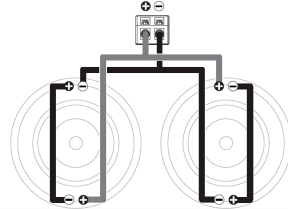

SUBWOOFER CONNECTIONS

SINGLE SUBWOOFER SYSTEM
WIRED IN PARALLEL

SINGLE SUBWOOFER SYSTEM
WIRED IN SERIES

DUAL SUBWOOFER SYSTEM
WIRED IN PARALLEL

DUAL SUBWOOFER SYSTEM
WIRED IN SERIES - PARALLEL

ZP12 CRITICAL DIMENSIONS

ENCLOSURES

Subwoofer:	ZP12D2	ZP12D4
Subwoofer Displacement:	3L / 0.1ft ³	3L / 0.1ft ³
Ported Enclosure:	45L – 70L / 1.4-2.4ft ³	

Small Ported Enclosure	
Volume (Net):	45L / 1.58ft ³
Port Tuning:	40Hz
Port Area:	200cm ² / 31in ²
Port Length:	710mm

Recommended Ported Enclosure	
Volume (Net):	60L / 2.1ft ³
Port Tuning:	35Hz
Port Area:	235cm ² / 36in ²
Port Length:	830mm

Disclaimer

Always ensure the subwoofer is securely attached, to avoid movement. PHOENIX GOLD accepts no responsibility for damage or injury in relation to inappropriate securing of this product.