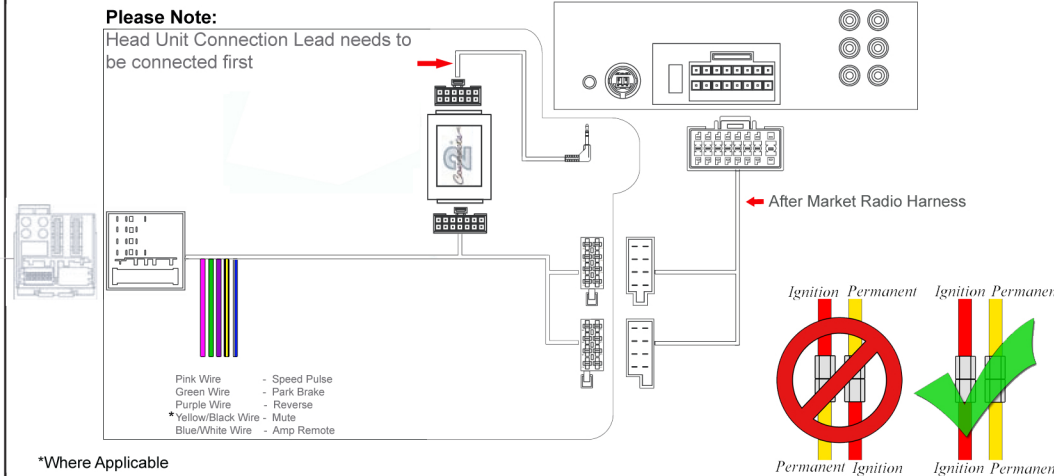

# Installation Guide

Part No: CTHCV03 Chevrolet Can-Bus Steering Wheel Control Interface

## Steering Wheel Control Functions

Track Up

Volume Up

Source

Track Down

Volume Down

\* Note All Dates are guide lines only as specifications of vehicles change

# Installation Guide

Part No: CTHCV03 Chevrolet Can-Bus Steering Wheel Control Interface

- Steering Wheel Functions
1. SRC Button - Press and hold to enter settings menu. Short press to select. Short press for source change in radio mode
  2. Vol +/-
  3. Track up/down - When in settings menu, used to scroll up/down. Track up/down in radio mode
  4. Hang up/Mute - Back in settings menu / Hang Up in Radio mode

The settings menu is accessed by press and holding the SRC button.

Press track down to scroll through the menu options

Press SRC button briefly to enter the menu

Press SRC again to select the desired option