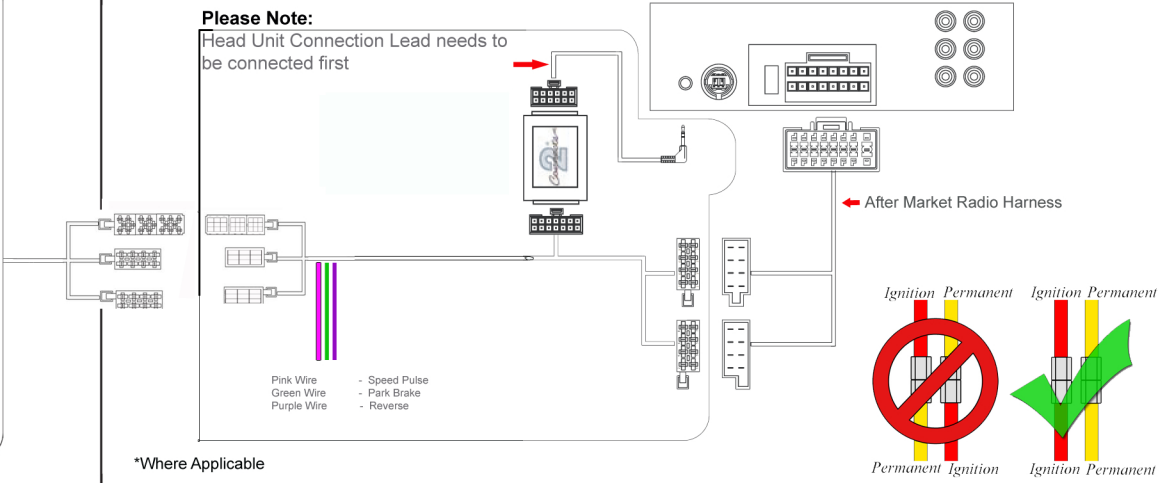

Installation Guide

Part No: CTSTY001.2 Toyota Steering Wheel Control Interface

Vehicle Compatibility:

| | |
|----------------|-------------|
| Toyota Avenis | 2003 - 2008 |
| Toyota Yaris | 2005 - 2010 |
| Toyota corolla | 2002 - 2008 |
| Toyota Rav4 | 2000 - 2005 |

Steering Wheel Control Functions

* Note All Dates are guide lines only as specifications of vehicles change