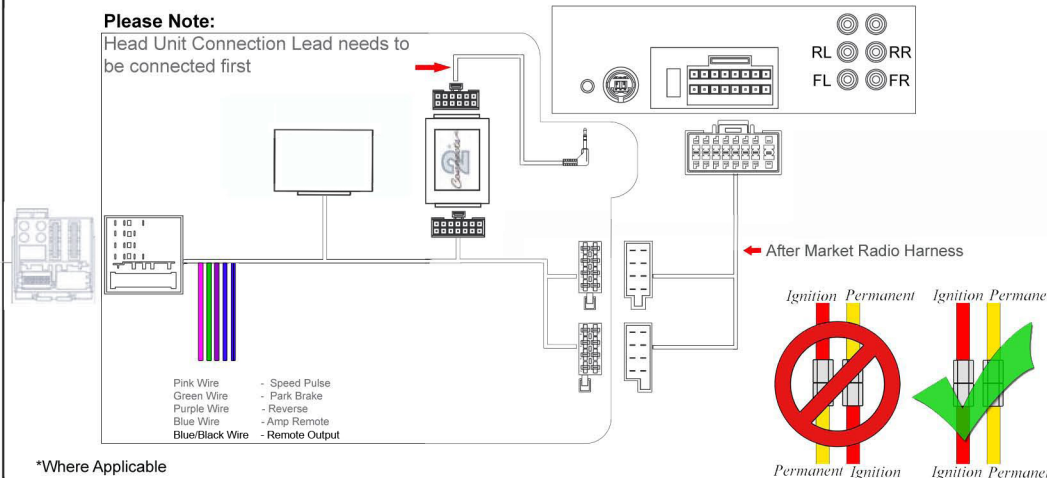

# Installation Guide

Part No: CTSAD005.2

Audi Can-Bus Steering Wheel Control Interface