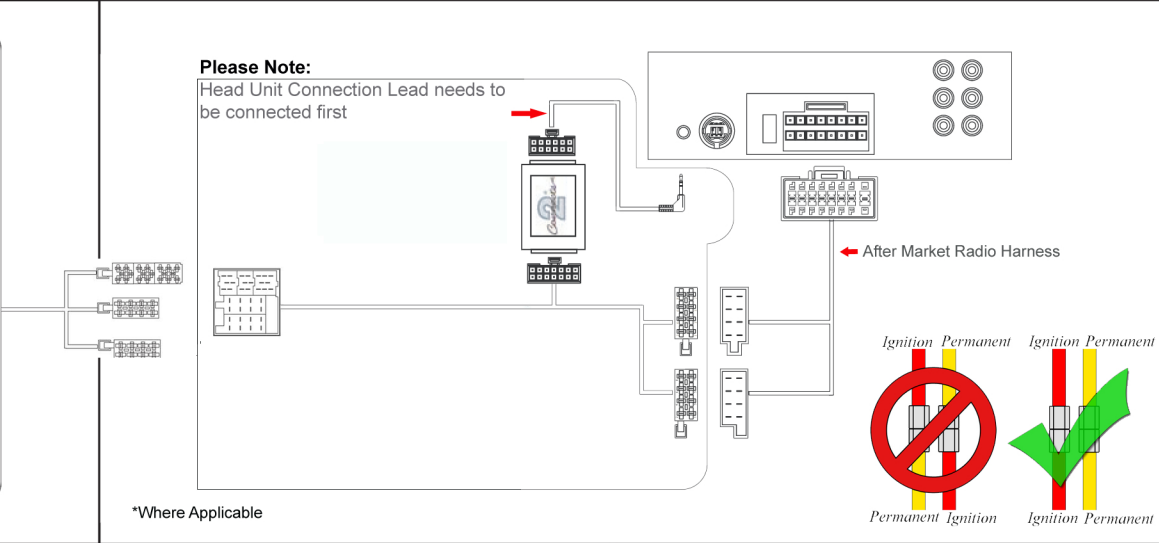

Installation Guide

Part No: CTSVW001.2 vw Steering Wheel Control Interface

Vehicle Compatibility:

Vehicles fitted with Gamma, Beta, MF MCD, Original head units.
Non CAN-BUS with ISO Connector Vehicles

- Golf MARK4 1998 - 2004
- Bora 1998 - 2004
- Passat 1997 - 2004
- Polo 1998 - 2004
- Lupo 1998 - 2004

Steering Wheel Control Functions

- Seek/Track+
- Seek/Track-
- Volume +
- Volume -

* Note All Dates are guide lines only as specifications of vehicles change