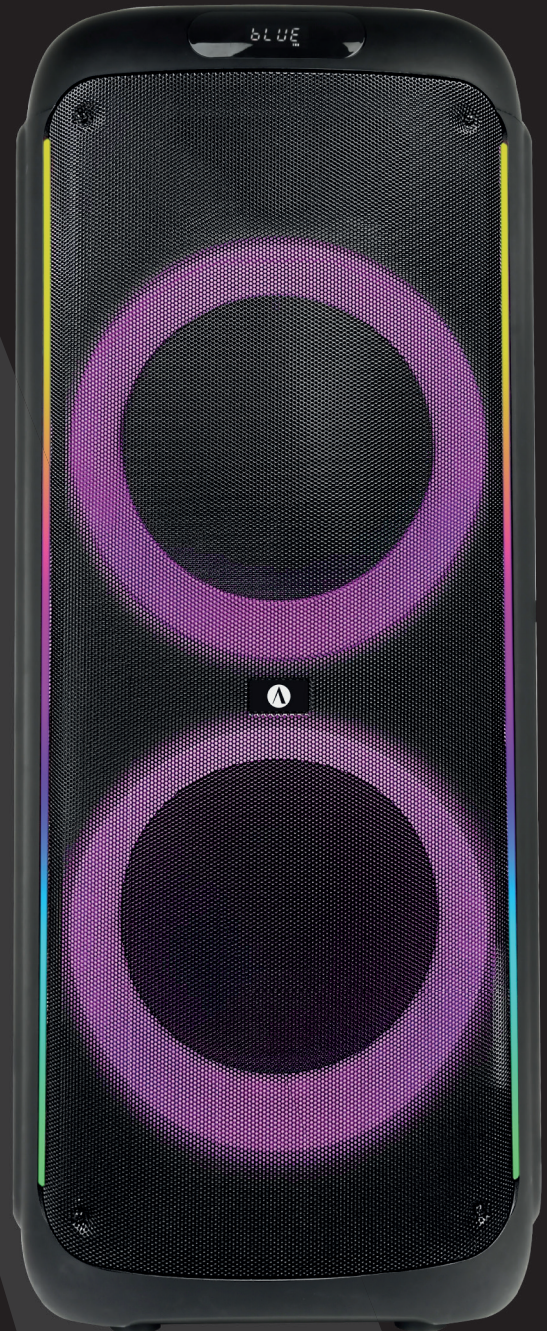

WIRELESS PARTY SPEAKER

Epic sound. Equipped with dual 12-inch elements that pump out sound that can be heard from afar. Don't be afraid to turn up the volume, Haze XXL is built for it. Want even more "oomph" in the sound image? With the press of a button, you can wirelessly pair two Haze XXL for grand stereo sound.

The sleek speaker with its own light show. With decorative LED lights that synchronize with the music, you get a pleasant party atmosphere. Arcsound Haze XXL offers several different types of light shows. Strobe, pulsating effects, perfectly synchronized with your favorite music. Want all the attention on you? No problem. With a simple button press, you can change or turn off the light effects.

A trusted companion at events. HAZE XXL is portable! Take it with you to the next party. Thanks to its two wheels, it is portable and can join in on your adventures. A wireless microphone is also included in the box. Give a speech, do some karaoke, or welcome friends, family, or audience. Haze is made to be in the center of the event.

With Haze XXL, the party never ends. With up to 11 hours of battery life, the party can continue well into the early hours of the day. Want the party to never end? It doesn't have to. Plug Haze XXL into the wall outlet and keep playing!

Good connectivity, great potential. Whatever you want to play, Haze XXL is here for you: wirelessly via Bluetooth 5.0, 3.5mm AUX, guitar input, and much more!

TECHNICAL SPECIFICATIONS

RMS Power	200 W	Includes: • Speaker • Wireless Mic. • AA batteries • Remote control • AAA batteries • Loader • Manual
Sensitivity	≥ 72 dB	
Frequencies	45Hz - 18 kHz (+/- 3 dB)	
Size (BxHxD)	415x390x1006 mm	
Weight	18,4 kg	
Battery	12 V / 9 A	
Loading time	8 hours	
Play time	7 hours (50% volume)	
DC 15V	12 V - 15 V