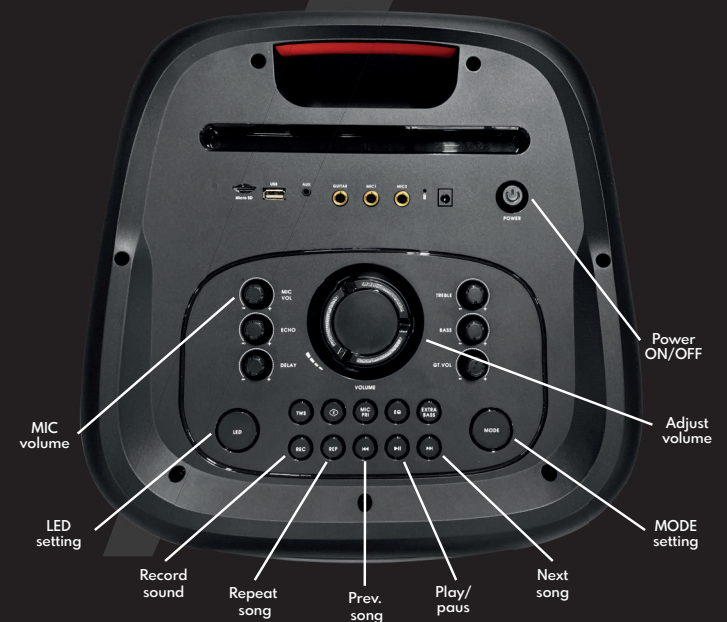

WIRELESS PARTY SPEAKER

Epic sound. Equipped with dual 12-inch elements that pump out sound that can be heard from afar. Don't be afraid to turn up the volume, Haze XXL is built for it. Want even more "oomph" in the sound image? With the press of a button, you can wirelessly pair two Haze XXL for grand stereo sound.

The sleek speaker with its own light show. With decorative LED lights that synchronize with the music, you get a pleasant party atmosphere. Arcsound Haze XXL offers several different types of light shows. Strobe, pulsating effects, perfectly synchronized with your favorite music. Want all the attention on you? No problem. With a simple button press, you can change or turn off the light effects.

A trusted companion at events. HAZE XXL is portable! Take it with you to the next party. Thanks to its two wheels, it is portable and can join in on your adventures. A wireless microphone is also included in the box. Give a speech, do some karaoke, or welcome friends, family, or audience. Haze is made to be in the center of the event.

With Haze XXL, the party never ends. With up to 11 hours of battery life, the party can continue well into the early hours of the day. Want the party to never end? It doesn't have to. Plug Haze XXL into the wall outlet and keep playing!

Good connectivity, great potential. Whatever you want to play, Haze XXL is here for you: wirelessly via Bluetooth 5.0, 3.5mm AUX, guitar input, and much more!

TECHNICAL SPECIFICATIONS

RMS Power	200 W	Includes: • Speaker • Wireless Mic. • AA batteries • Remote control • AAA batteries • Loader • Manual
Sensitivity	≥ 72 dB	
Frequencies	45Hz - 18 kHz (+/- 3 dB)	
Size (BxHxD)	415x390x1006 mm	
Weight	18,4 kg	
Battery	12 V / 9 A	
Loading time	8 hours	
Play time	7 hours (50% volume)	
DC 15V	12 V - 15 V